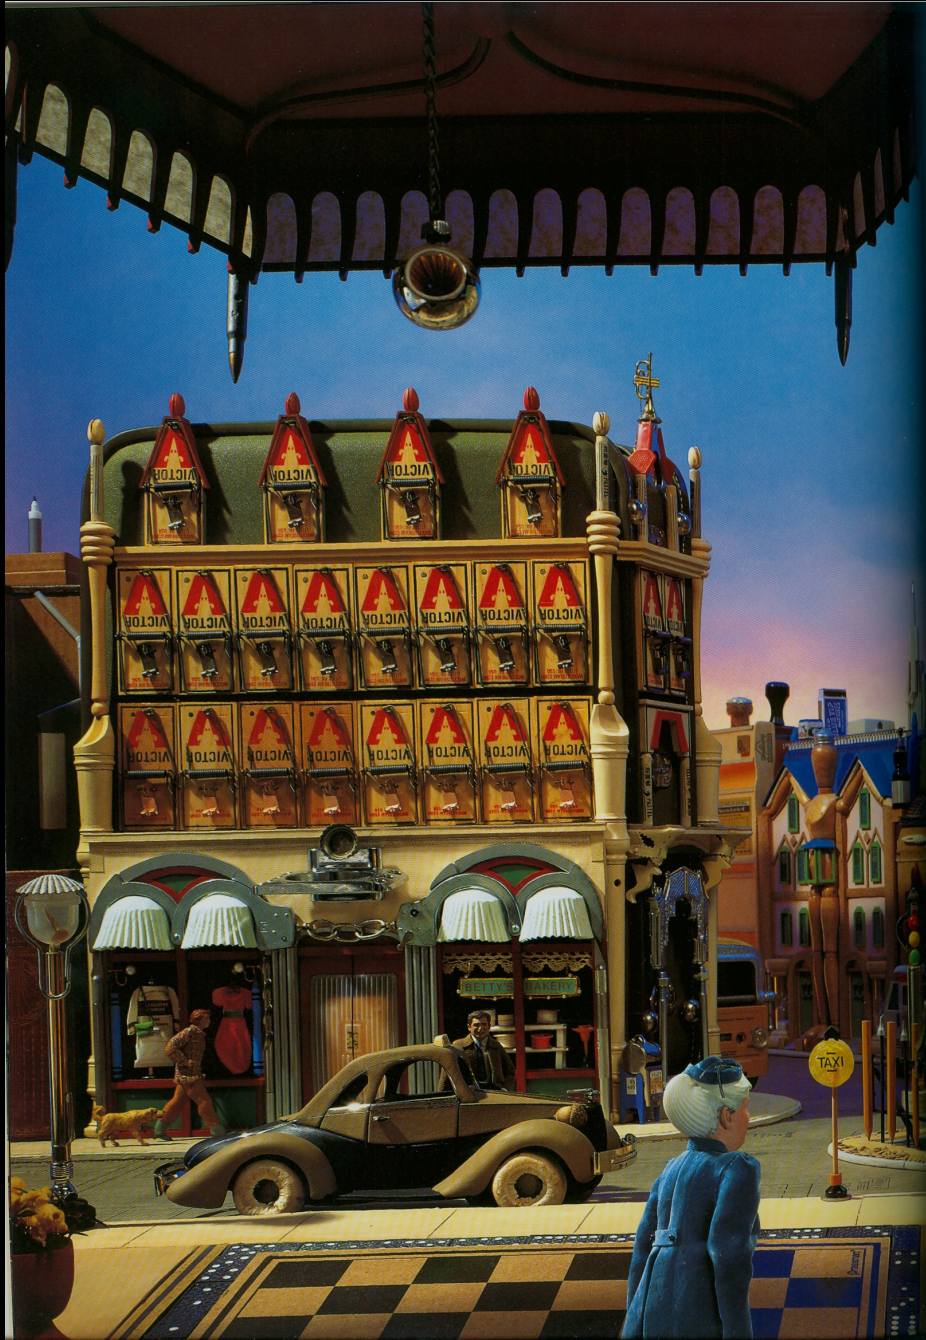

Joan

Steiner

LOOK-ALIKES[®]

∞ Around the World ∞

The more
you look,
the more
you see!

JOAN STEINER

ice cream cone

toy crown

scissors

cake decorator

spinning top

twirler's baton

chess pawns

nailbrush

jelly beans

Out of the station and into the light.
Look-Alike City's a magical sight!
And the look-alikes keep getting better and better.
I see a building that looks like a SWEATER.

And now for an extra-special treat:
The Look-Alike Circus, front-row seat!
The clown is so funny, and his outfit's so quaint
With those pants that look like TUBES OF PAINT.

Joan Steiner

LOOK-ALIKES

Christmas