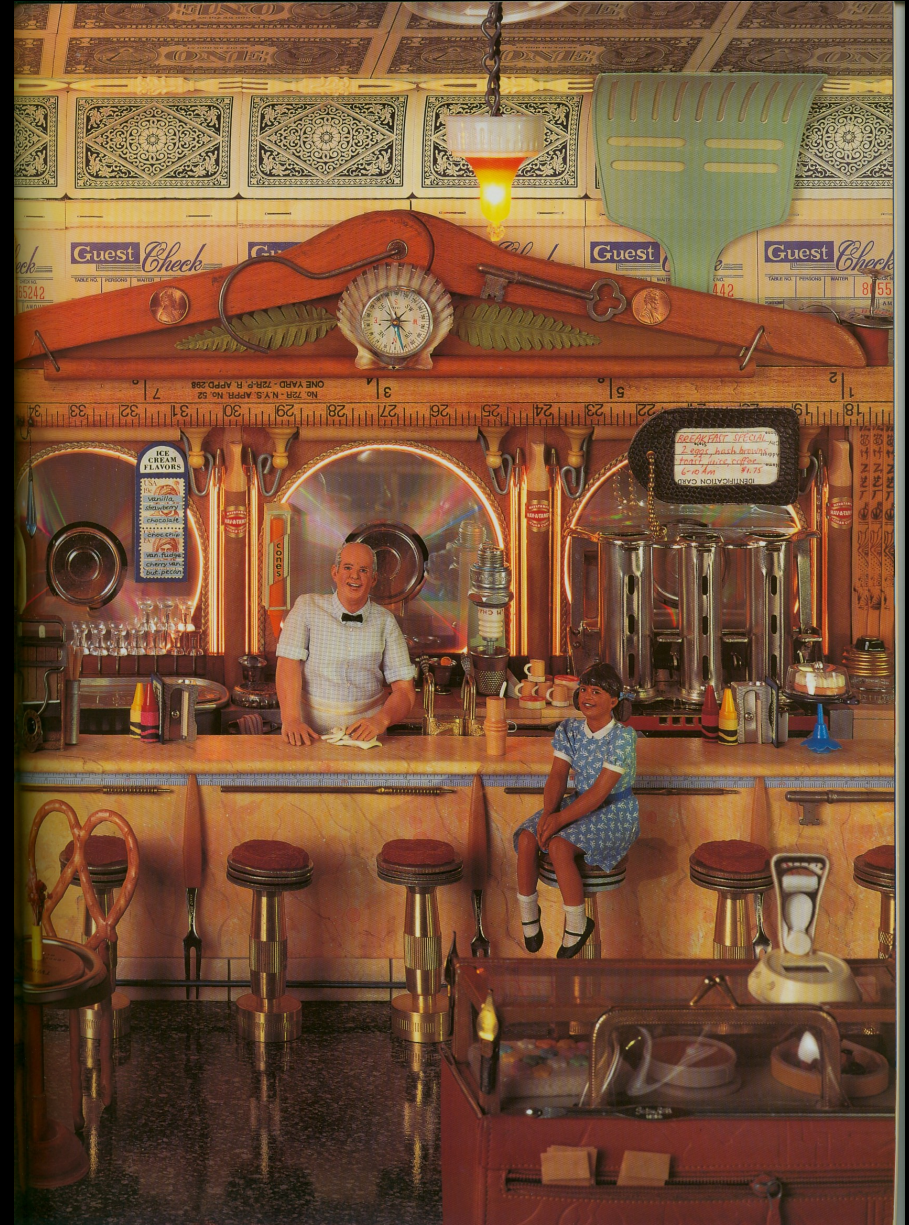

Joan

Steiner

LOOK-ALIKES[®]

∞ Around the World ∞

The more
you look,
the more
you see!

JOAN STEINER

ice cream cone

toy crown

scissors

cake decorator

spinning top

twirler's baton

chess pawns

nailbrush

jelly beans

Out of the station and into the light.
Look-Alike City's a magical sight!
And the look-alikes keep getting better and better.
I see a building that looks like a SWEATER.

And now for an extra-special treat:
The Look-Alike Circus, front-row seat!
The clown is so funny, and his outfit's so quaint
With those pants that look like TUBES OF PAINT.

Joan Steiner

LOOK-ALIKES

Christmas