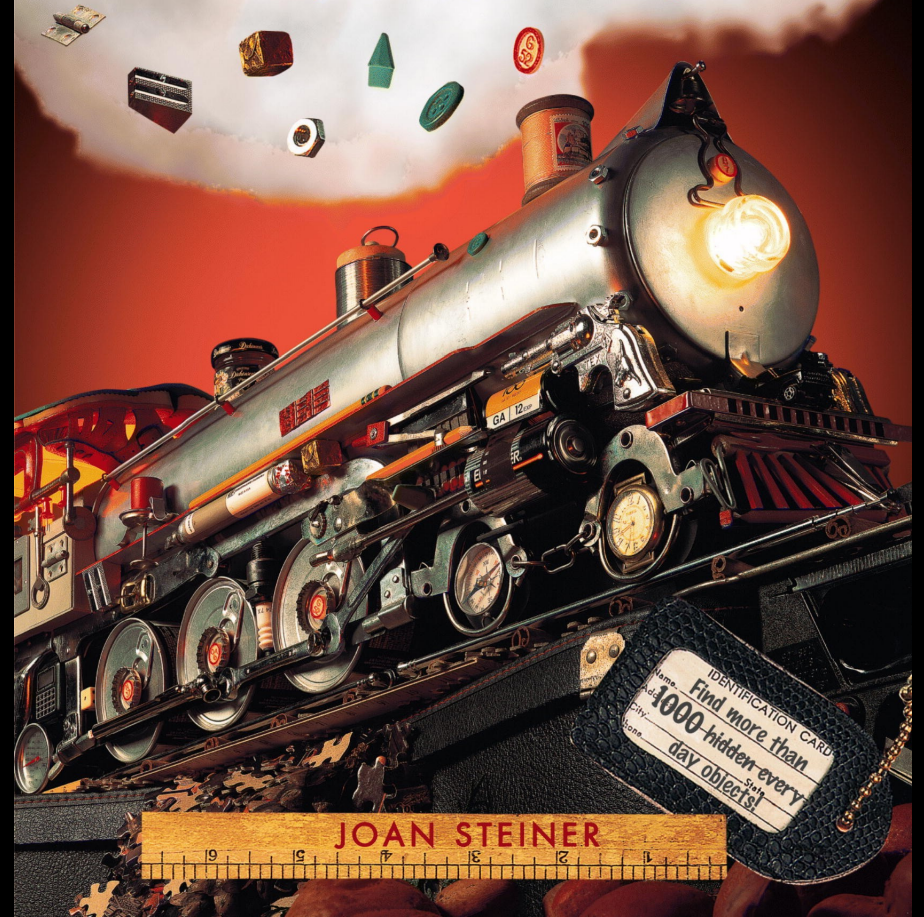

LOOK-ALIKES®

The more you look, the more you see!

IDENTIFICATION CARD
Name: Find more than
Ad: 1000 hidden every
City: day objects!
State:

JOAN STEINER