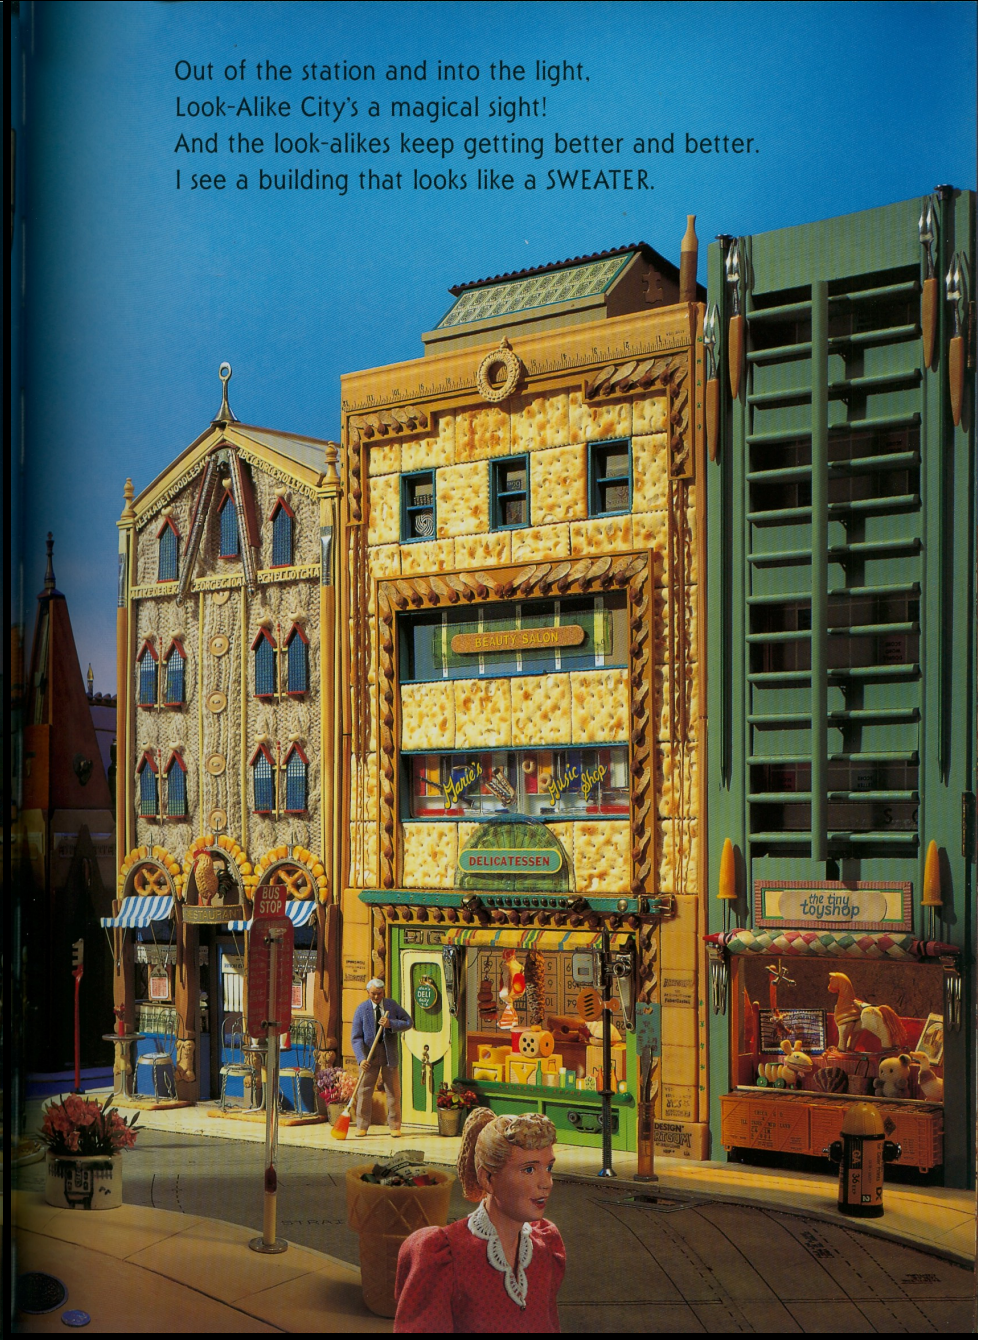

Joan

Steiner

LOOK-ALIKES[®]

∞ Around the World ∞

The more
you look,
the more
you see!

JOAN STEINER

ice cream cone

toy crown

scissors

cake decorator

spinning top

twirler's baton

chess pawns

nailbrush

jelly beans

Out of the station and into the light.
Look-Alike City's a magical sight!
And the look-alikes keep getting better and better.
I see a building that looks like a SWEATER.

And now for an extra-special treat:
The Look-Alike Circus, front-row seat!
The clown is so funny, and his outfit's so quaint
With those pants that look like TUBES OF PAINT.

Joan Steiner

LOOK-ALIKES

Christmas